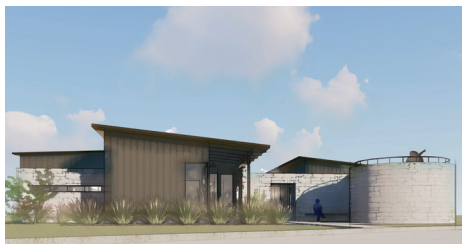

**THE RESIDENCES  
AT ROUGH CREEK LODGE**

# THE BOURNE

4 Bedroom + Bunk Room | 5.5 Bathroom | Covered Outdoor SF  
4,494 Interior SF | 1,434 Exterior Covered SF | 5,928 Total SF

Floor plans shown are not to any particular scale and are subject to change. All dimensions are approximate and may vary from the description and definition of the "unit" as set forth in the purchase contract. Please review the relevant documents for a description of how the units are measured.