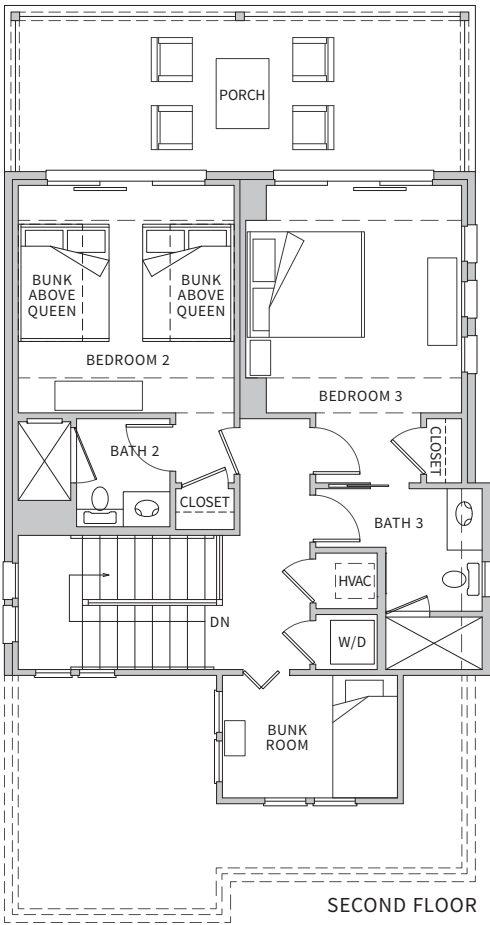

**THE RESIDENCES
AT ROUGH CREEK LODGE**

THE BECK

3 Bedroom + Bunk Room | 3 Bathroom

1,874 Interior SF | 510 Exterior Covered SF | 2,384 Total SF

 Floor plans shown are not to any particular scale and are subject to change. All dimensions are approximate and may vary from the description and definition of the "unit" as set forth in the purchase contract. Please review the relevant documents for a description of how the units are measured.