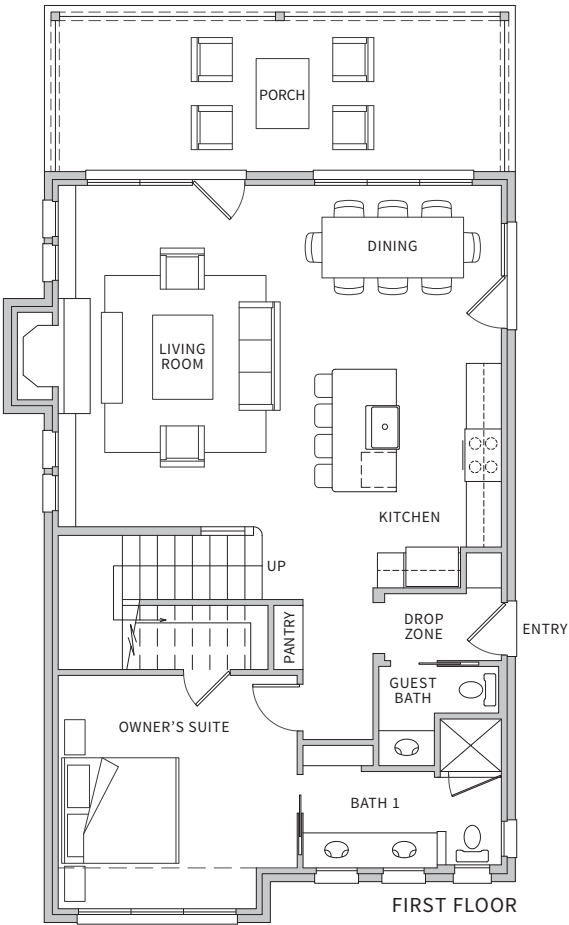

**THE RESIDENCES
AT ROUGH CREEK LODGE**

THE BECK

3 Bedroom + Bunk Room | 3 Bathroom

1,874 Interior SF | 510 Exterior Covered SF | 2,384 Total SF

 Floor plans shown are not to any particular scale and are subject to change. All dimensions are approximate and may vary from the description and definition of the "unit" as set forth in the purchase contract. Please review the relevant documents for a description of how the units are measured.